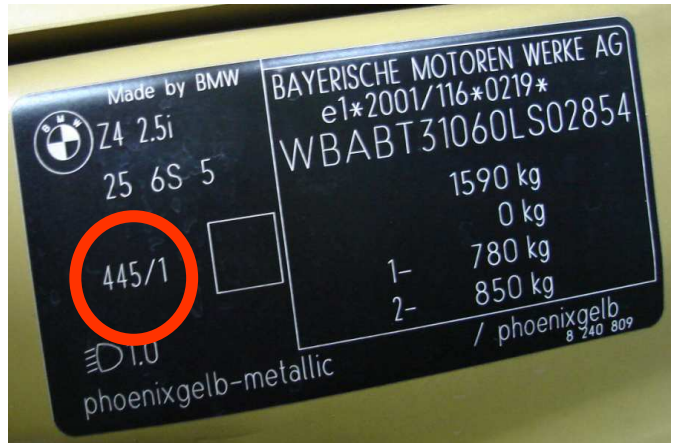

VIN / TYPENSCHILD

1

2

VIN PLATE LOCATIONS

- 1. 1-Series, 3-Series, 5-Series, 7-Series, X1, X3, Z4
- 2. 5 Gran Turismo, 6 Series, X5, X6
- 3. 6-Series, X3, X5, Z4, All cabrios

VIN PLATE LOCATION
1, 3, 5, 7-SERIES, X3