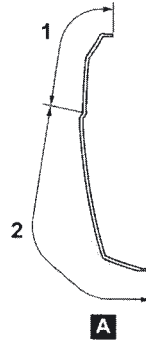

Mitsubishi Outlander

BODY COLOURING

Front bumper