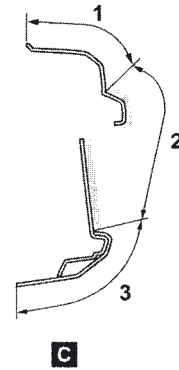

Rear bumper

MITSUBISHI	
1	BODY COLOR
2	CMH18015 (Medium Argent)
3	AC11169 (Silver)