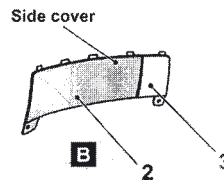

Rear bumper

MITSUBISHI	
1	BODY COLOR
2	CMH18015 (Medium Argent)
3	AC11169 (Silver)