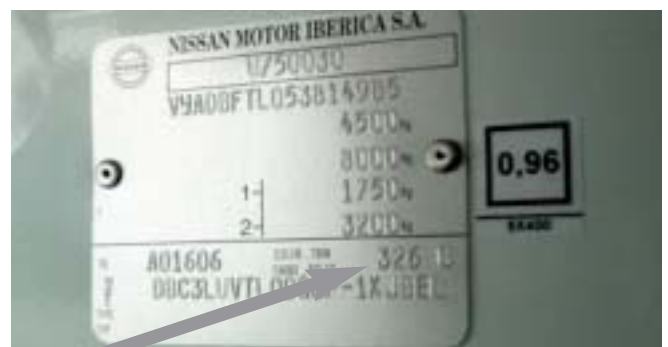

NISSAN TRUCKS

MODELS / MODELLE

CABSTAR
ATLEON

VIN / TYPENSCHILD

= MODEL ATLEON
= VIN PLATE LOCATION

= MODEL ATLEON
= PAINT CODE LOCATION

= MODEL CABSTAR
= VIN PLATE LOCATION

= MODEL CABSTAR
= PAINT CODE LOCATION

RELATED COLOURS / ANBAUTEILFARBTÖNE

			MODEL YEAR	MODELNAMES			
				ALL	675	GRIS ACERO	