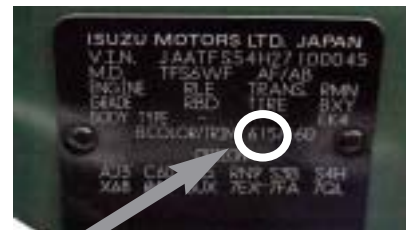

VIN / TYPENSCHILD

**OPEL CAMPO
PAINT CODE = 615**

**OPEL MERIVA
VIN PLATE LOCATION**

**OPEL MERIVA
PAINT CODE = 3PU**

**OPEL MOVANO
PAINT CODE = 389
PAINT CODE = RENAULT**

**OPEL VIVARO
PAINT CODE = 474**

**OPEL FRONTERA
VIN PLATE LOCATION**