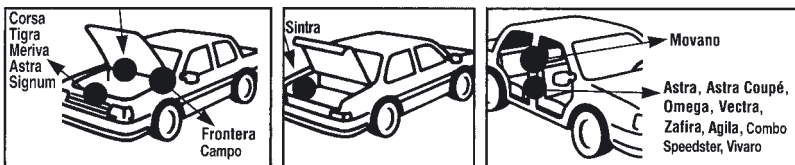

OPEL

MODELS / MODELLE

AGILA	CALIBRA	FRONTERA	MONTEREY	SPEEDSTER
ARENA	CAMPO	KADETT	MOVANO	TIGRA
ASCONA	CARLTON	KADETT CABRIO	NOVA	TIGRA TWIN TOP
ASTRA	CATERA	MANTA	NOVAVAN	TOUR
ASTRA CABRIO	CAVALIER	MERIVA	OMEGA	VECTRA
ASTRA COUPE	COMBO	MIDI	SENATOR	VIVARO
ASTRAVAN	CORSA	MONARO	SIGNUM	VX220
BRAVA	COUPE	MONOCAB	SINTRA	ZAFIRA

VIN / TYPENSCHILD

**OPEL CAMPO
PAINT CODE = 615**

**OPEL MERIVA
VIN PLATE LOCATION**

**OPEL MERIVA
PAINT CODE = 3PU**

**OPEL MOVANO
PAINT CODE = 389
PAINT CODE = RENAULT**

**OPEL VIVARO
PAINT CODE = 474**

**OPEL FRONTERA
VIN PLATE LOCATION**