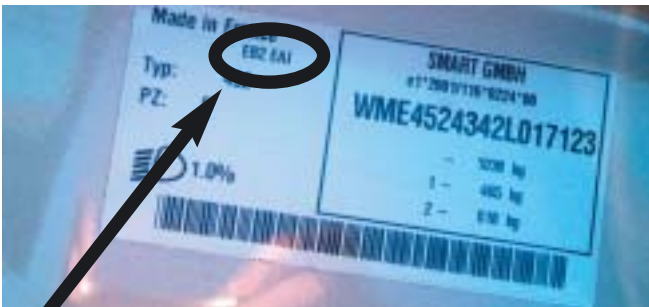

## VIN / TYPENSCHILD

**= PAINT CODE = EB2 EAI**

**EB2 = TRIDION/SECURITY PART  
EAI = PAINT CODE CARBODY**

**= FORTWO  
= VIN PLATE**

**= FORTWO  
= VIN PLATE LOCATION**

**= FORFOUR, ROADSTER  
= VIN PLATE**