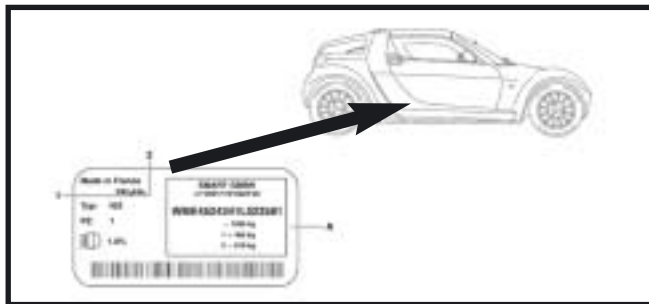

## VIN / TYPENSCHILD

**= PAINT CODE = EB2 EAI**

**EB2 = TRIDION/SECURITY PART  
EAI = PAINT CODE CARBODY**

**= FORTWO  
= VIN PLATE**

**= FORTWO  
= VIN PLATE LOCATION**

**= FORFOUR, ROADSTER  
= VIN PLATE**

**= FORFOUR, ROADSTER  
= VIN PLATE LOCATION**