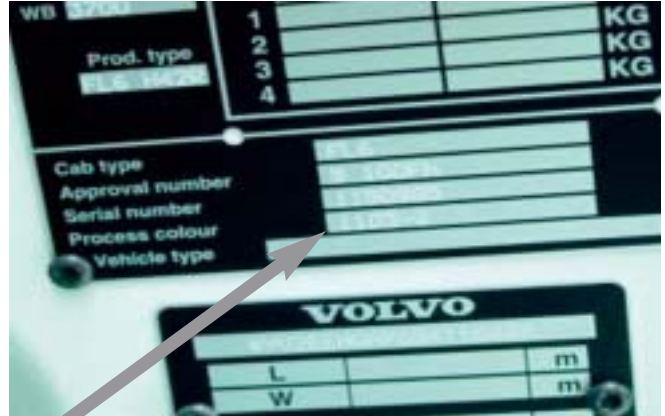

VOLVO TRUCKS

VOLVO

MODELS / MODELLE

Volvo FL
Volvo FM
Volvo FH
Volvo FH16

--	--	--	--

VIN / TYPENSCHILD

**= MODEL FH & FM
= VIN PLATE LOCATION**

**= MODEL FH & FM
= PAINT CODE LOCATION**

VIN / TYPENSCHILD

**= MODEL FL
= VIN PLATE LOCATION**

**= MODEL FL
= PAINT CODE LOCATION**

**= CUSTOMIZED TRUCKS
= VIN PLATE LOCATION**

**= CUSTOMIZED TRUCKS
= PAINT CODE LOCATION**

**IN CASE OF A RE-SPRAY
INVOLVED PARTS AND
COLORS ARE INDICATED**